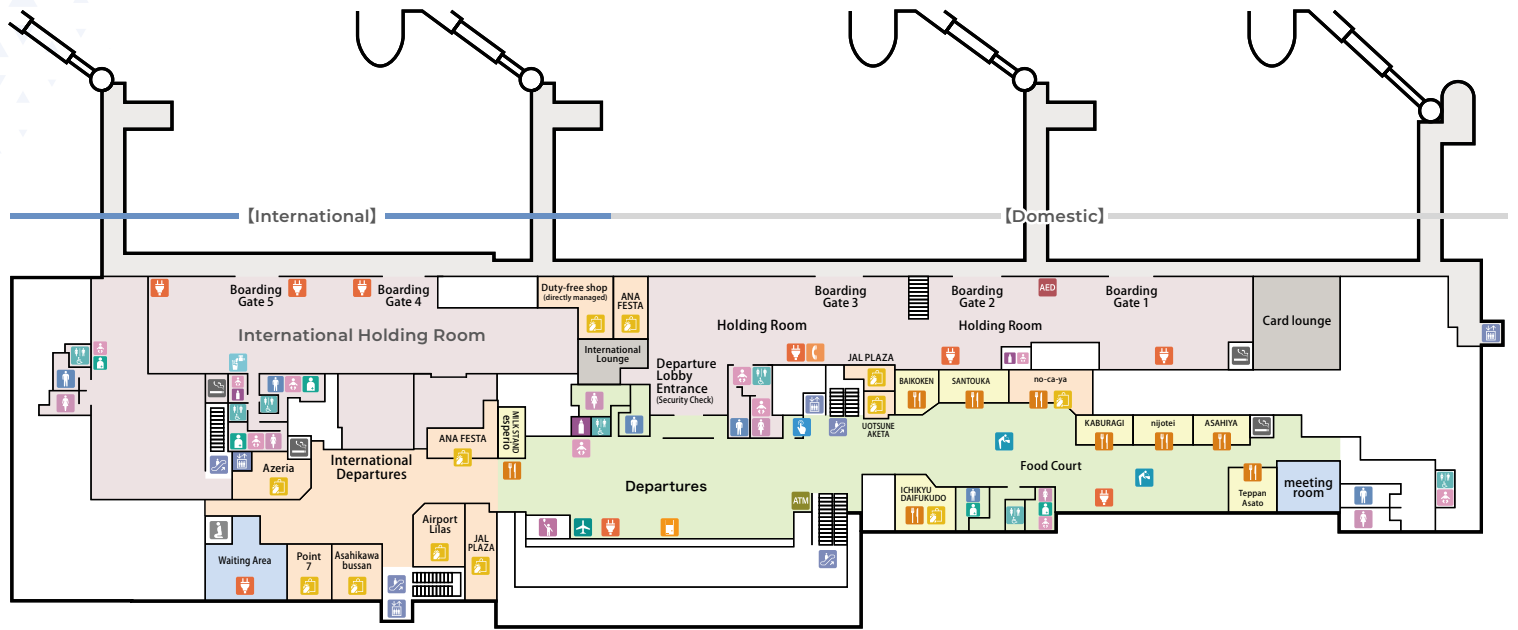

Asahikawa Airport Terminal 2F

[Map Pictographs]

Elevator	Escalator	Public Phone	Restroom for Men	Restroom for Women	Universal Toilet (Wheelchair accessible Toilet)	Changing station	Nursing room	Restaurants	Shops	ATM	kids corner	Flight simulator

AED	Smoking Area	Prayer Room	Charger	Water heater	FACILITIES FOR OSTOMM	Change Machine OR OSTOMATE	Inter com	Drinking water

Asahikawa Airport Terminal

Asahikawa Airport Address : 16-98, Higashi 2 sen, Higashikagura, Kamikawa, Hokkaido
TEL No. 0166-83-3939