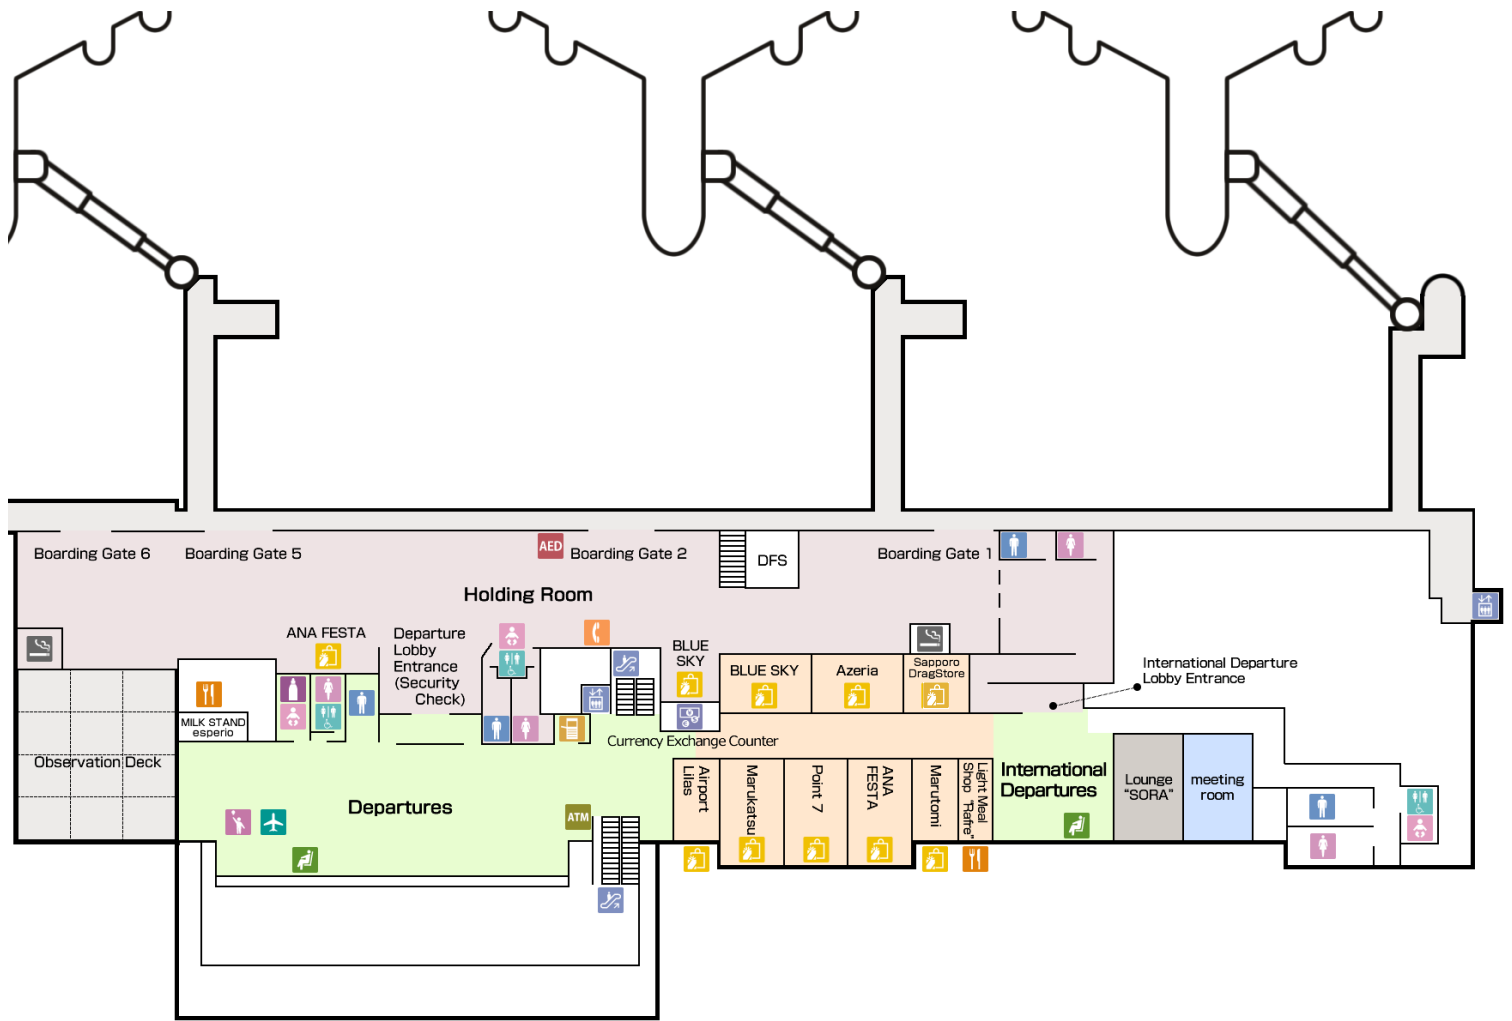

Asahikawa Airport Terminal 1 F

[Map Pictographs]

Asahikawa Airport Terminal

Asahikawa Airport Address : 16-98, Higashi 2 sen, Higashikagura, Kamikawa, Hokkaido
 TEL No. 0166-83-3939

[Map Pictographs]

Asahikawa Airport Terminal

Asahikawa Airport Address : 16-98, Higashi 2 sen, Higashikagura, Kamikawa, Hokkaido
 TEL No. 0166-83-3939

[Map Pictographs]

Asahikawa Airport Terminal

Asahikawa Airport Address : 16-98, Higashi 2 sen, Higashikagura, Kamikawa, Hokkaido
TEL No. 0166-83-3939