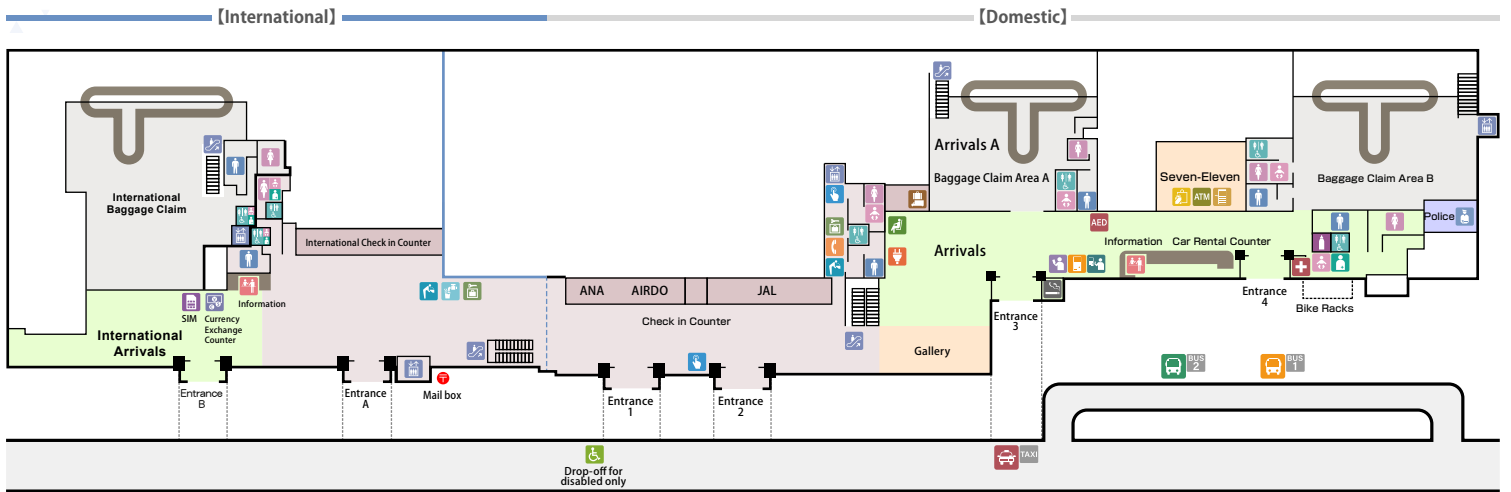

Asahikawa Airport Terminal 1F

[Map Pictographs]

Elevator	Escalator	Public Phone	Restroom for Men	Restroom for Women	Universal Toilet (Wheelchair accessible Toilet)	Changing station	Nursing room	Lockers	Bus Ticket Vending Machine	Change Machine	Parking Payment Machine	Baggage Delivery	Information	ATM
FAX & Photocopy Machine	AED	Smoking Area	Police	Bus Stop ① to Asahikawa city	Bus Stop ② to Asahiyama Zoo, Asahidake, Biei, Furano	Taxi Service	Currency Exchange Counter	Water heater	SIM	FACILITIES FOR OSTOMY OR OSTOMATE	Rescue room	Shops	Drop-off for disabled only	
Inter com	Massage chairs	Charger	Drinking water											

Asahikawa Airport Terminal

Asahikawa Airport Address : 16-98, Higashi 2 sen, Higashikagura, Kamikawa, Hokkaido
 TEL No. 0166-83-3939

Asahikawa Airport Terminal 2F

[Map Pictographs]

- | | | | | | | | | | | | | |
|----------|--------------|--------------|------------------|--------------------|---|------------------|--------------|----------------|-------|-----|-------------|------------------|
| | | | | | | | | | | | | |
| Elevator | Escalator | Public Phone | Restroom for Men | Restroom for Women | Universal Toilet (Wheelchair accessible Toilet) | Changing station | Nursing room | Restaurants | Shops | ATM | kids corner | Flight simulator |
| | | | | | | | | | | | | |
| AED | Smoking Area | Prayer Room | Charger | Water heater | FACILITIES FOR OSTOMY OR OSTOMATE | Change Machine | Inter com | Drinking water | | | | |

Asahikawa Airport Terminal

Asahikawa Airport Address : 16-98, Higashi 2 sen, Higashikagura, Kamikawa, Hokkaido
 TEL No. 0166-83-3939

Asahikawa Airport Terminal 3F

[Map Pictographs]

- 
Elevator
- 
Escalator
- 
Restroom for Men
- 
Restroom for Women
- 
Universal Toilet
(Wheelchair accessible Toilet)
- 
Changing station
- 
Restaurants
- 
Inter com
- 
Quiet Rooms