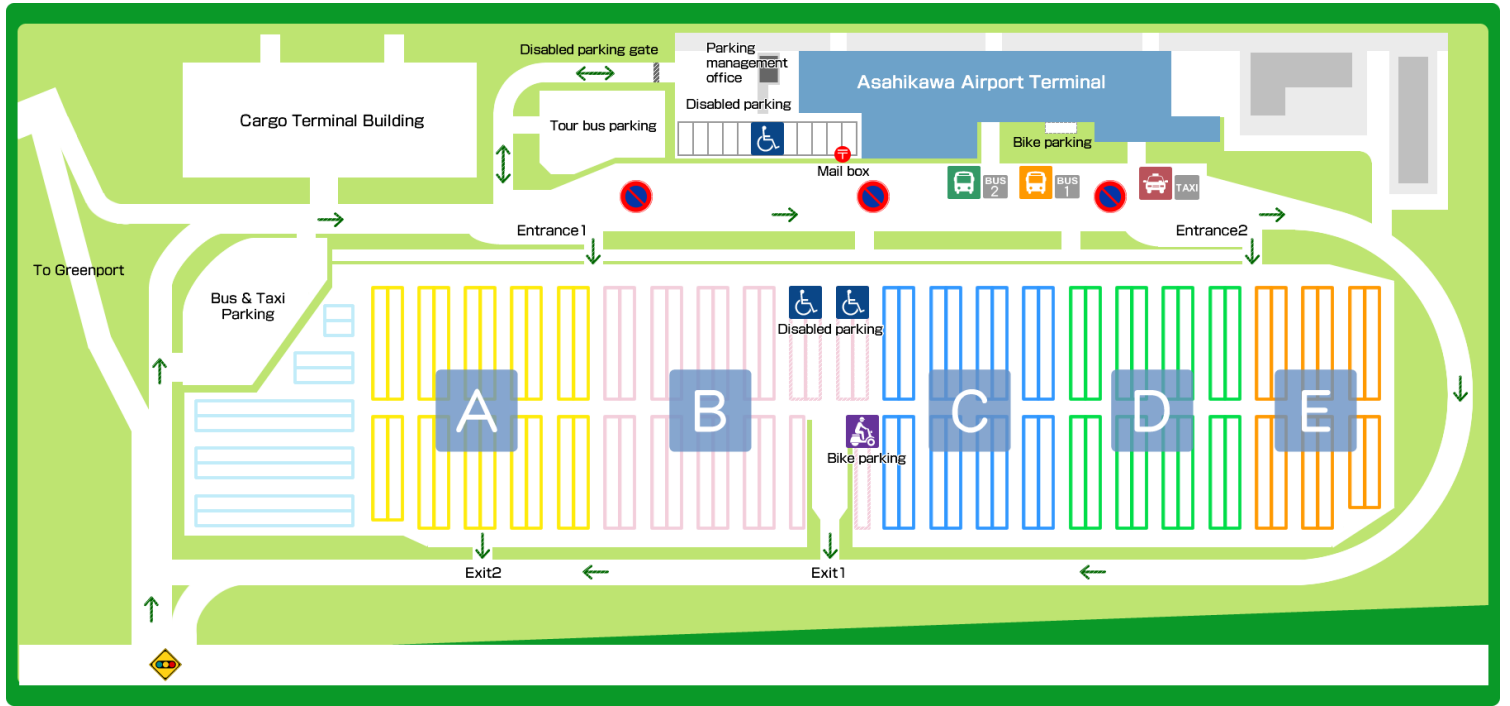

Asahikawa Airport Terminal