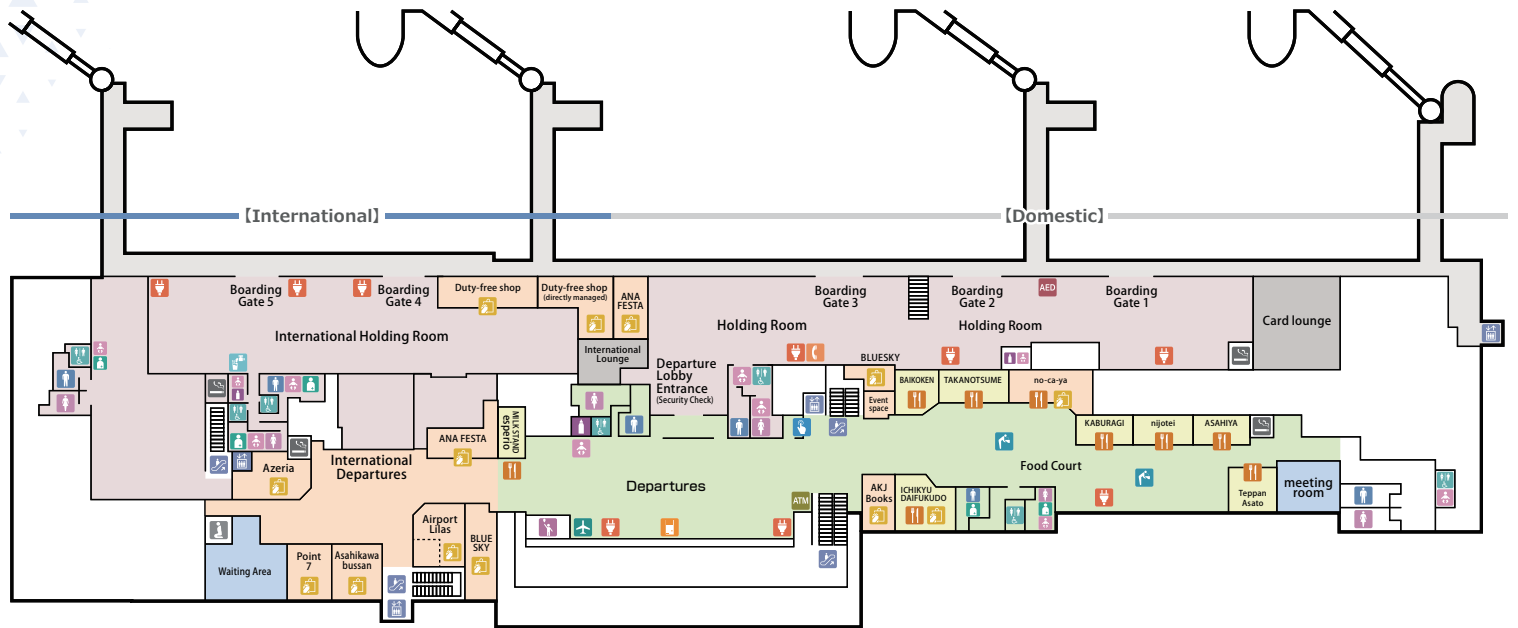

# Asahikawa Airport Terminal 1F

## [Map Pictographs]

Elevator	Escalator	Public Phone	Restroom for Men	Restroom for Women	Universal Toilet (Wheelchair accessible Toilet)	Changing station	Nursing room	Lockers	Bus Ticket Vending Machine	Change Machine	Parking Payment Machine	Baggage Delivery	Information	ATM
FAX & Photocopy Machine	AED	Smoking Area	Police	Bus Stop ① to Asahikawa city	Bus Stop ② to Asahiyama Zoo, Asahidake, Biei, Furano	Taxi Service	Currency Exchange Counter	Water heater	SIM	FACILITIES FOR OSTOMY OR OSTOMATE	Rescue room	Shops	Drop-off for disabled only	
Inter com	Massage chairs	Charger	Drinking water											

## [Map Pictographs]

- |          |              |              |                  |                    |   |                  |              |                |       |     |             |                  |
|----------|--------------|--------------|------------------|--------------------|---|------------------|--------------|----------------|-------|-----|-------------|------------------|
|          |              |              |                  |                    |   |                  |              |                |       |     |             |                  |
| Elevator | Escalator    | Public Phone | Restroom for Men | Restroom for Women | Universal Toilet (Wheelchair accessible Toilet) | Changing station | Nursing room | Restaurants    | Shops | ATM | kids corner | Flight simulator |
|          |              |              |                  |                    |   |                  |              |                |       |     |             |                  |
| AED      | Smoking Area | Prayer Room  | Charger          | Water heater       | FACILITIES FOR OSTOMY OR OSTOMATE               | Change Machine   | Inter com    | Drinking water |       |     |             |                  |