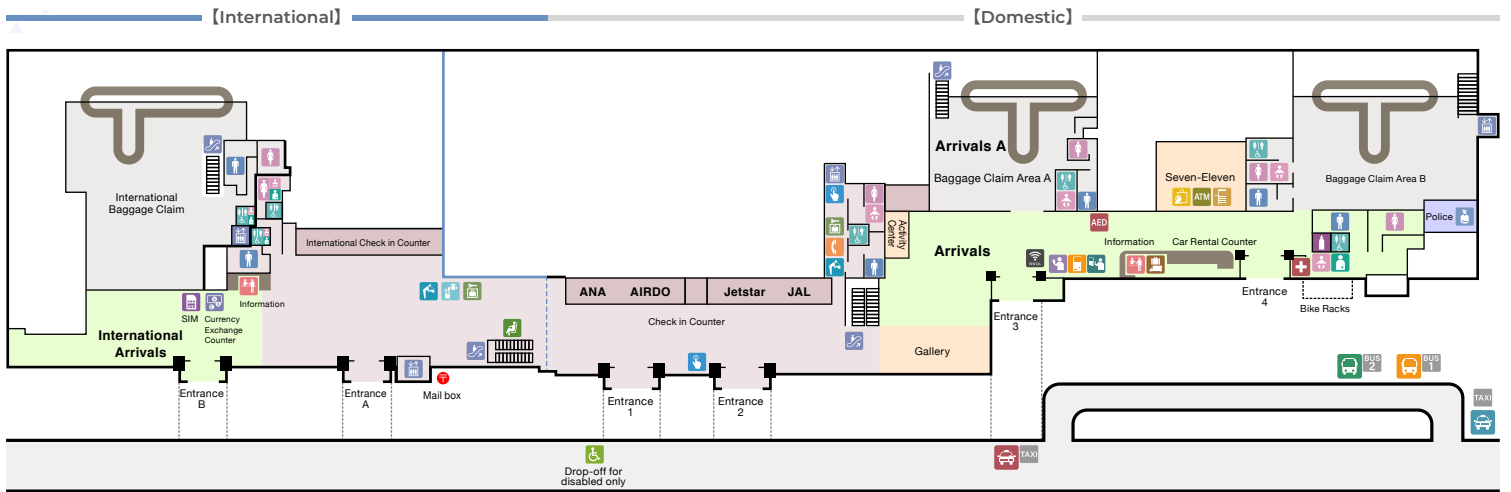

Asahikawa Airport Terminal 1F

[Map Pictographs]

| | | | | | | | | | | | | | | |
|-------------------------|----------------|----------------|----------------------------|------------------------------|--|------------------|--------------------------|---------------------------|----------------------------|----------------|-----------------------------------|------------------|-------------|-----|
| | | | | | | | | | | | | | | |
| Elevator | Escalator | Public Phone | Restroom for Men | Restroom for Women | Universal Toilet (Wheelchair accessible Toilet) | Changing station | Nursing room | Lockers | Bus Ticket Vending Machine | Change Machine | Parking Payment Machine | Baggage Delivery | Information | ATM |
| | | | | | | | | | | | | | | |
| FAX & Photocopy Machine | AED | Shops | Police | Bus Stop ① to Asahikawa city | Bus Stop ② to Asahiyama Zoo, Asahidake, Biei, Furano | Taxi Service | Reservation Taxi Service | Currency Exchange Counter | Water heater | SIM | FACILITIES FOR OSTOMY OR OSTOMATE | Rescue room | | |
| | | | | | | | | | | | | | | |
| Inter com | Massage chairs | Drinking water | Drop-off for disabled only | Mobile Wi-Fi Rental | | | | | | | | | | |