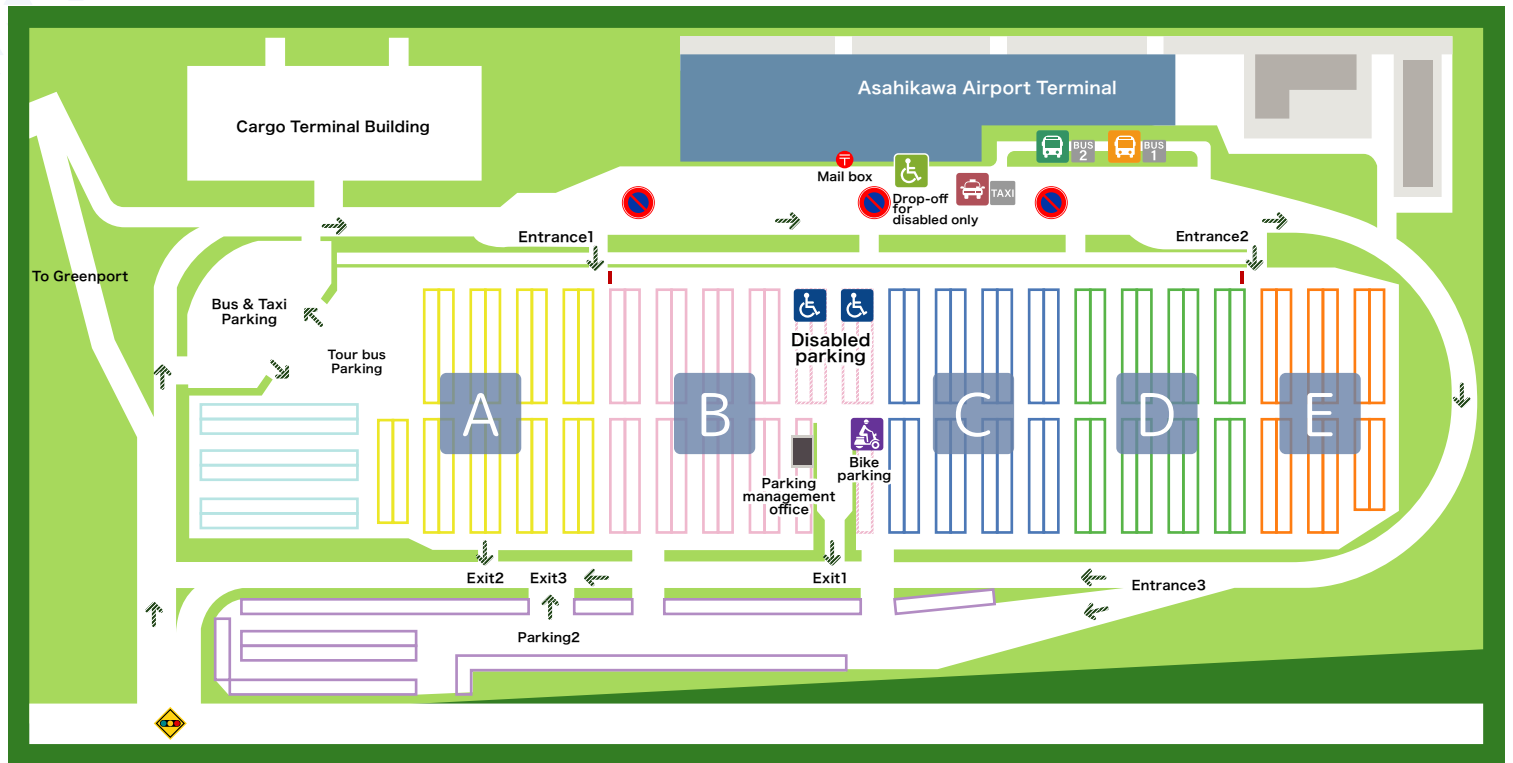

Asahikawa Airport Terminal

[Map Pictographs]

Disabled parking	Bike parking	Bus Stop① to Asahikawa city	Bus Stop② to AsahiyamaZoo, Asahidake, Biei, Furano	Taxi Service (medium, small)	Traffic signal	No Parking	Drop-off for disabled only

Asahikawa Airport Terminal

Asahikawa Airport Address : 16-98, Higashi 2 sen, Higashikagura, Kamikawa, Hokkaido
TEL No. 0166-83-3939