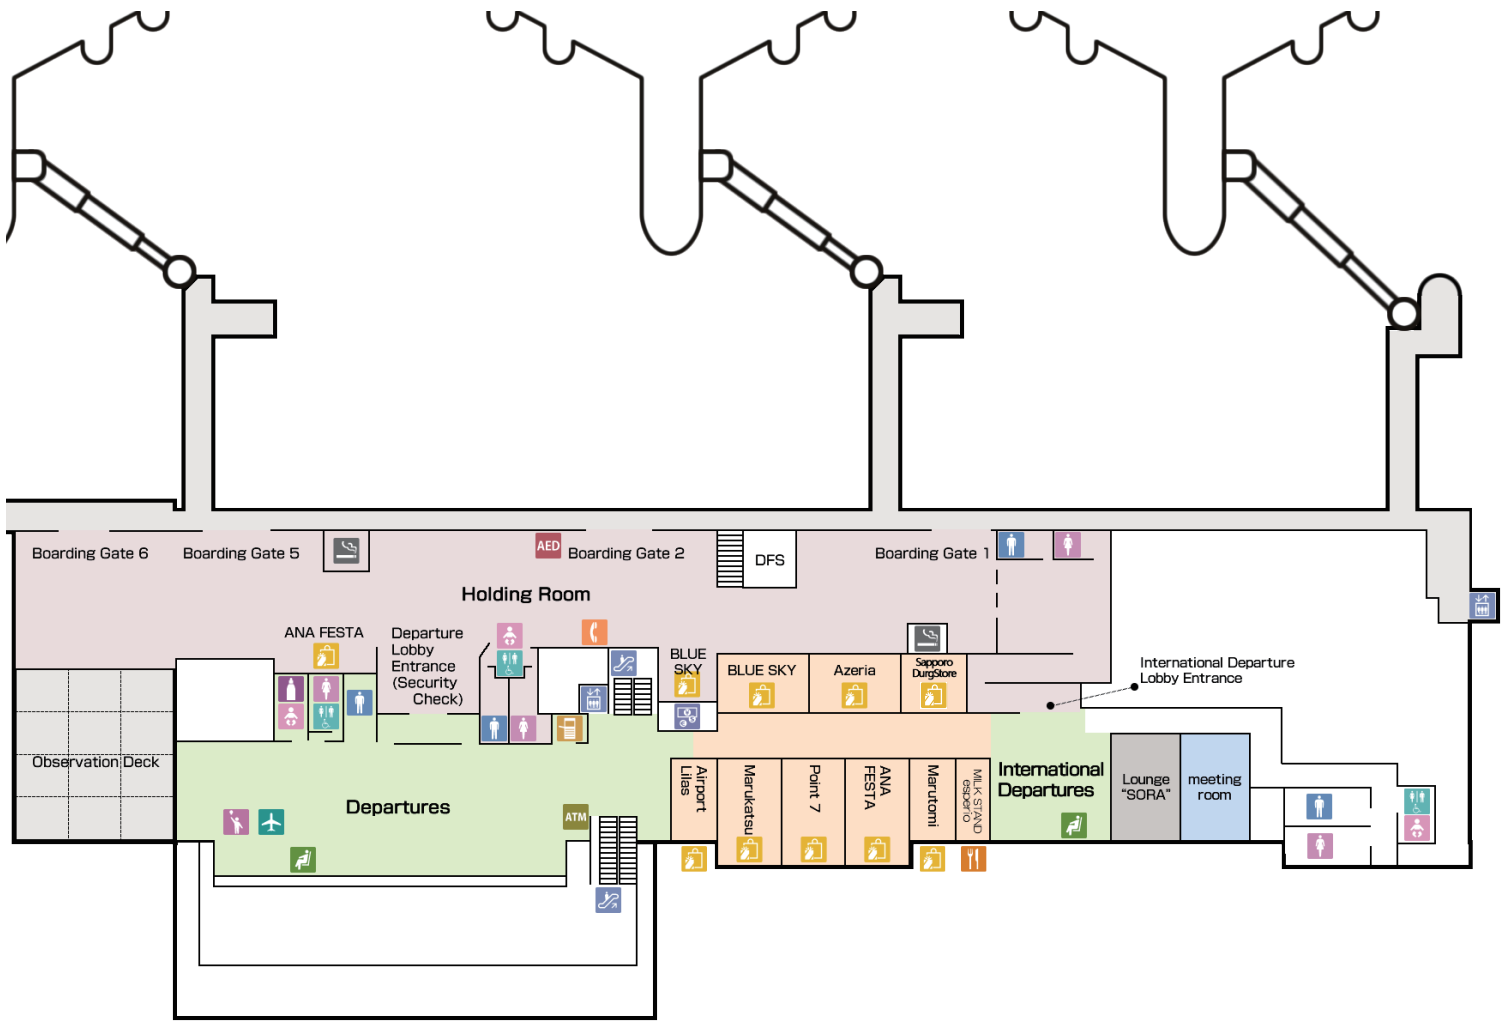

[Map Pictographs]

Asahikawa Airport Terminal

Asahikawa Airport Address : 16-98, Higashi 2 sen, Higashikagura, Kamikawa, Hokkaido  
 TEL No. 0166-83-3939

[Map Pictographs]

Asahikawa Airport Terminal

Asahikawa Airport Address : 16-98, Higashi 2 sen, Higashikagura, Kamikawa, Hokkaido  
 TEL No. 0166-83-3939