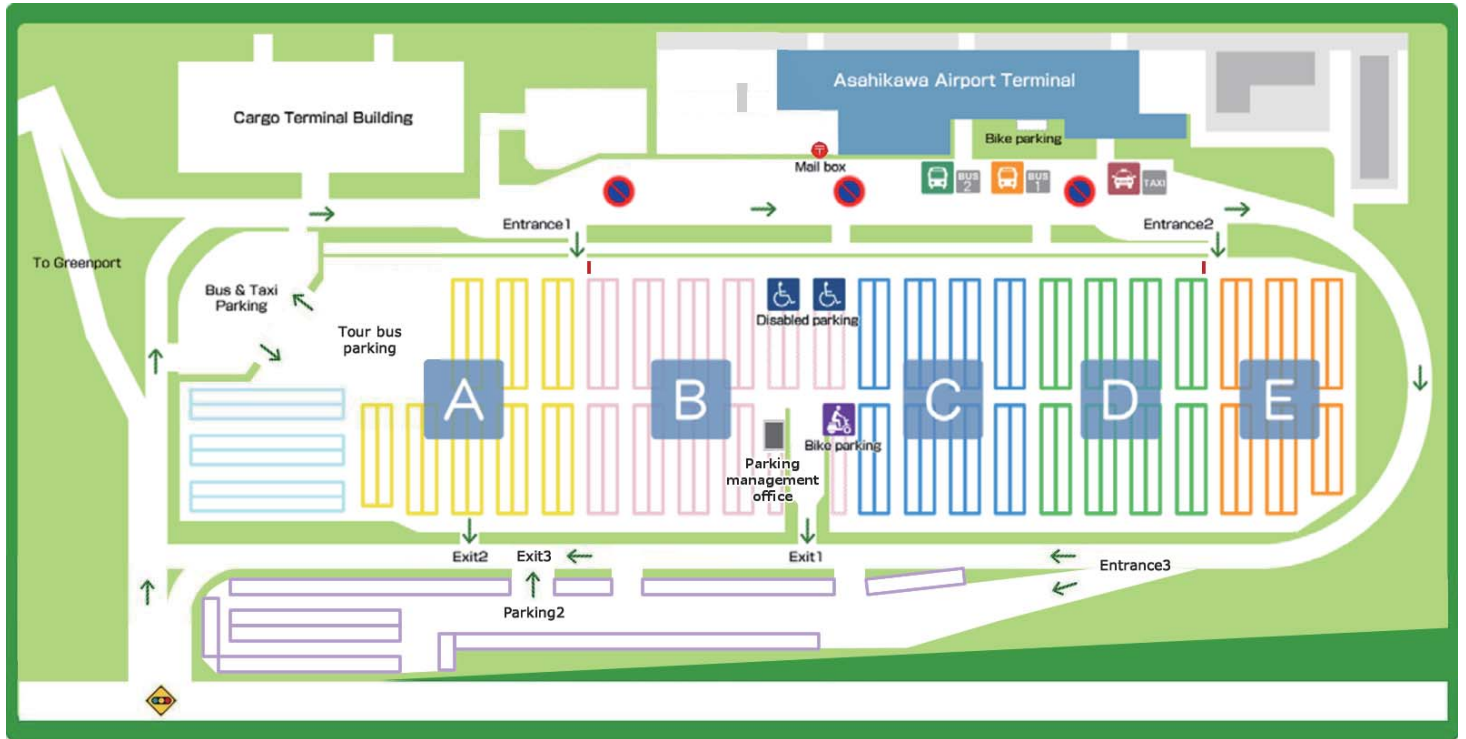

Asahikawa Airport Terminal