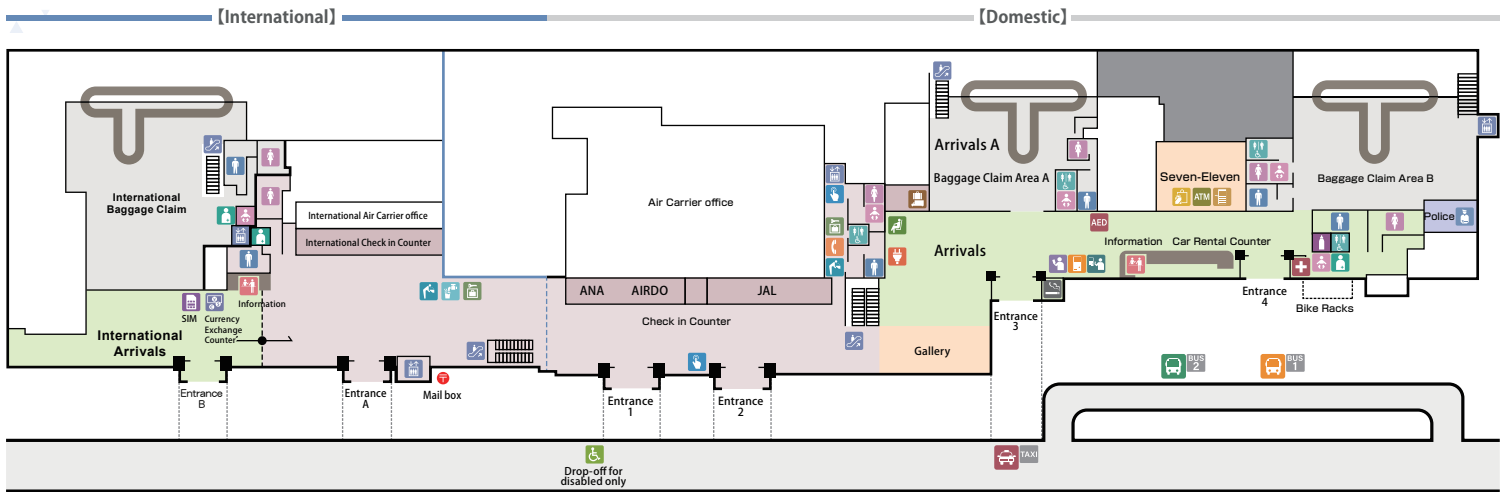

# Asahikawa Airport Terminal 1F

## [Map Pictographs]

Elevator	Escalator	Public Phone	Restroom for Men	Restroom for Women	Universal Toilet (Wheelchair accessible Toilet)	Changing station	Nursing room	Lockers	Bus Ticket Vending Machine	Change Machine	Parking Payment Machine	Baggage Delivery	Information	ATM
FAX & Photocopy Machine	AED	Smoking Area	Police	Bus Stop ① to Asahikawa city	Bus Stop ② to Asahiyama Zoo, Asahidake, Biei, Furano	Taxi Service	Currency Exchange Counter	Water heater	SIM	FACILITIES FOR OSTOMY OR OSTOMATE	Rescue room	Shops	Drop-off for disabled only	
Inter com	Massage chairs	Charger	Drinking water											

# Asahikawa Airport Terminal 2F

## [Map Pictographs]

- |          |              |              |                  |                    |   |                  |              |                |       |     |             |                  |
|----------|--------------|--------------|------------------|--------------------|---|------------------|--------------|----------------|-------|-----|-------------|------------------|
|          |              |              |                  |                    |   |                  |              |                |       |     |             |                  |
| Elevator | Escalator    | Public Phone | Restroom for Men | Restroom for Women | Universal Toilet (Wheelchair accessible Toilet) | Changing station | Nursing room | Restaurants    | Shops | ATM | kids corner | Flight simulator |
|          |              |              |                  |                    |   |                  |              |                |       |     |             |                  |
| AED      | Smoking Area | Prayer Room  | Charger          | Water heater       | FACILITIES FOR OSTOMY OR OSTOMATE               | Change Machine   | Inter com    | Drinking water |       |     |             |                  |