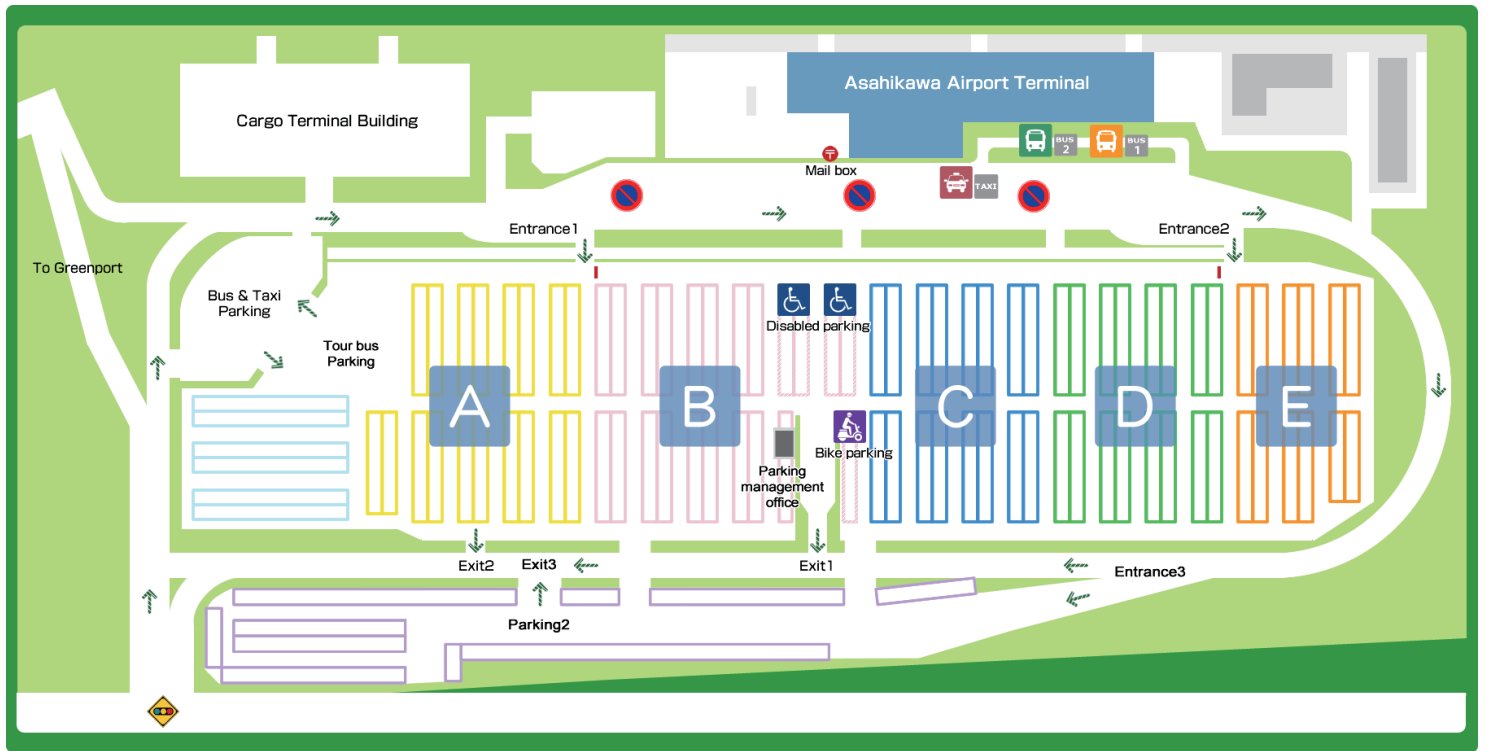

[Map Pictographs]

Asahikawa Airport Terminal

Asahikawa Airport Address : 16-98, Higashi 2 sen, Higashikagura, Kamikawa, Hokkaido  
 TEL No. 0166-83-3939

[Map Pictographs]

Asahikawa Airport Terminal

Asahikawa Airport Address : 16-98, Higashi 2 sen, Higashikagura, Kamikawa, Hokkaido  
 TEL No. 0166-83-3939

[Map Pictographs]

Asahikawa Airport Terminal

Asahikawa Airport Address : 16-98, Higashi 2 sen, Higashikagura, Kamikawa, Hokkaido  
TEL No. 0166-83-3939

# Asahikawa Airport Terminal

## [Map Pictographs]

-   
 Disabled parking
-   
 Bike parking
-   
 Bus Stop① to Asahikawa city
-   
 Bus Stop② to Asahiyama Zoo, Asahidake, Biei, Furano
-   
 Taxi Service (medium, small)
-   
 Traffic signal
-   
 No Parking