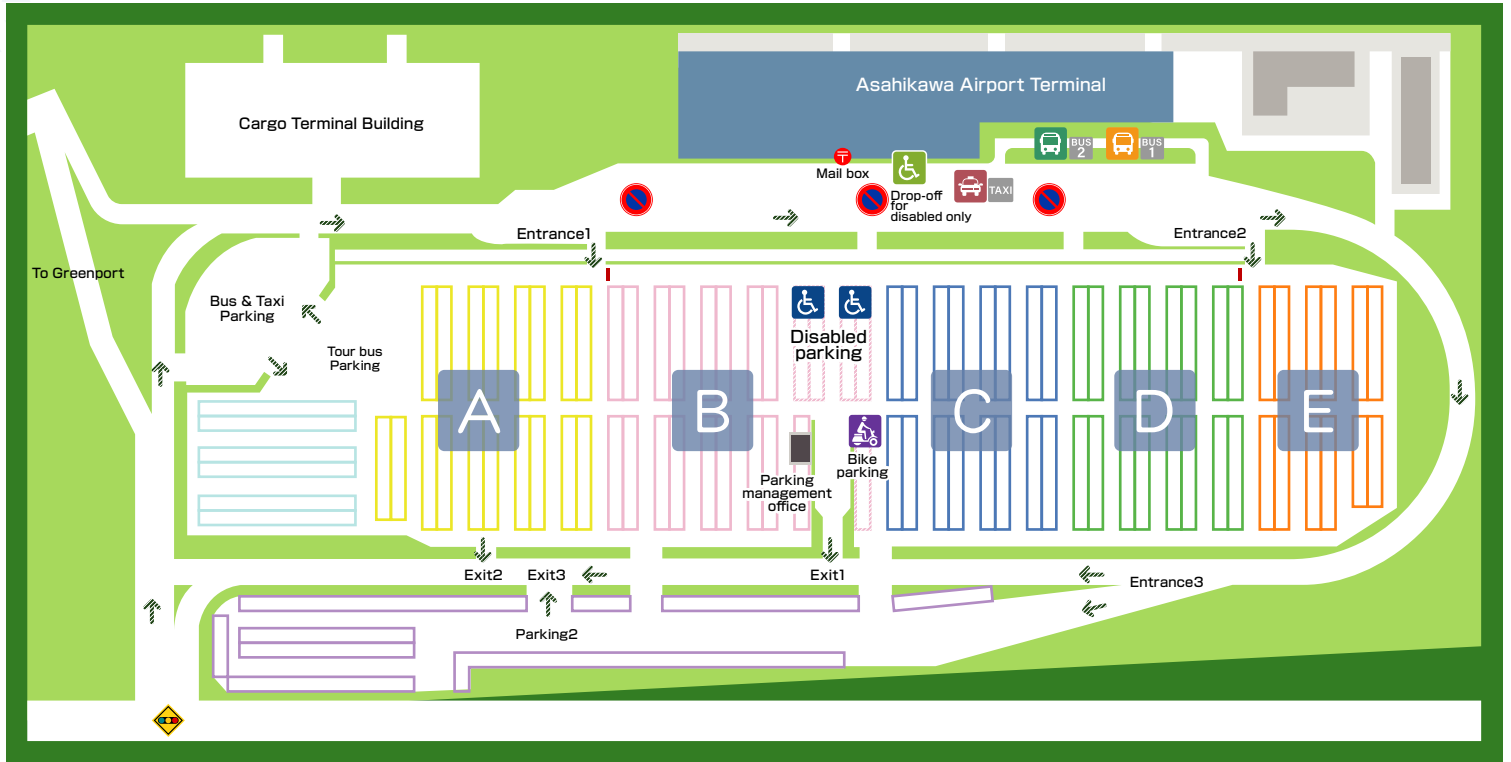

Asahikawa Airport Terminal

[Map Pictographs]

- Disabled parking
- Bike parking
- BUS 1
  Bus Stop① to Asahikawa city
- BUS 2
  Bus Stop② to AsahiyamaZoo, Asahidake, Biei, Furano
- TAXI
  Taxi Service (medium, small)
- Traffic signal
- No Parking
- Drop-off for disabled only

Asahikawa Airport Terminal

Asahikawa Airport Address : 16-98, Higashi 2 sen, Higashikagura, Kamikawa, Hokkaido
TEL No. 0166-83-3939