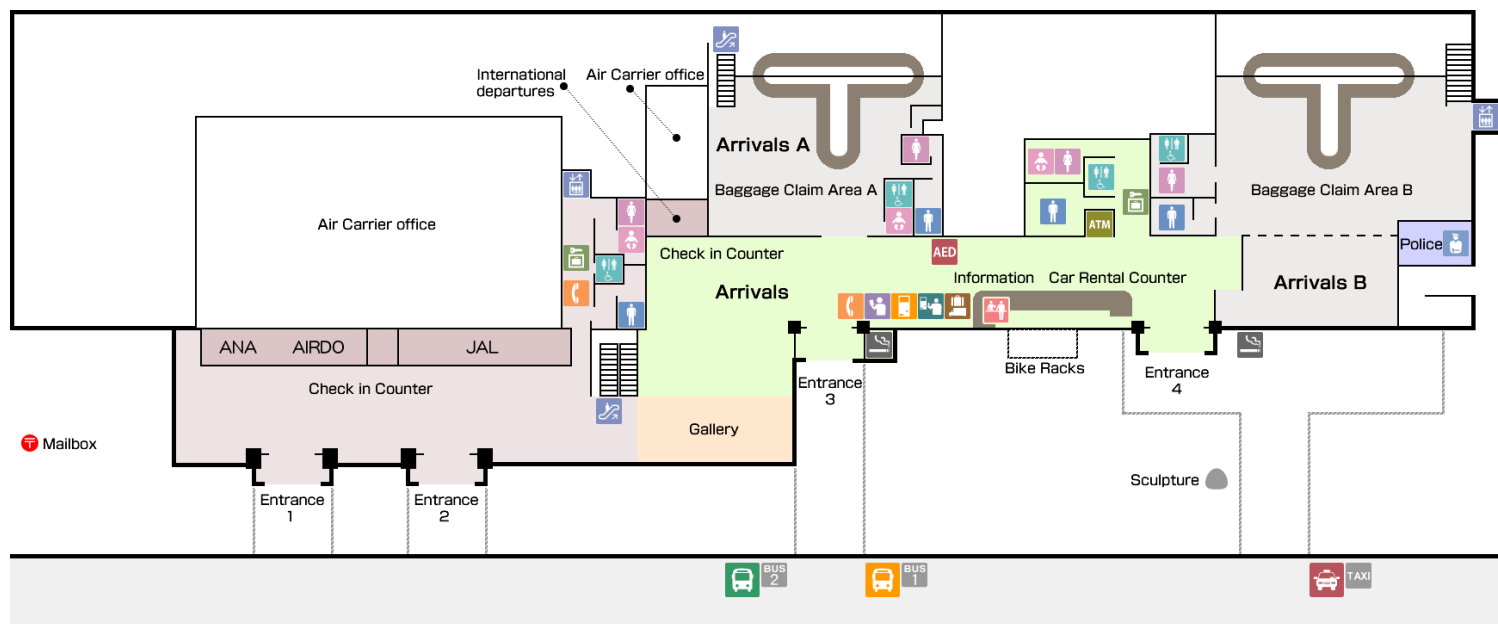

Asahikawa Airport Terminal 1 F

[Map Pictographs]

Asahikawa Airport Terminal

Asahikawa Airport Address : 16-98, Higashi 2 sen, Higashikagura, Kamikawa, Hokkaido
 TEL No. 0166-83-3939

[Map Pictographs]

Asahikawa Airport Terminal