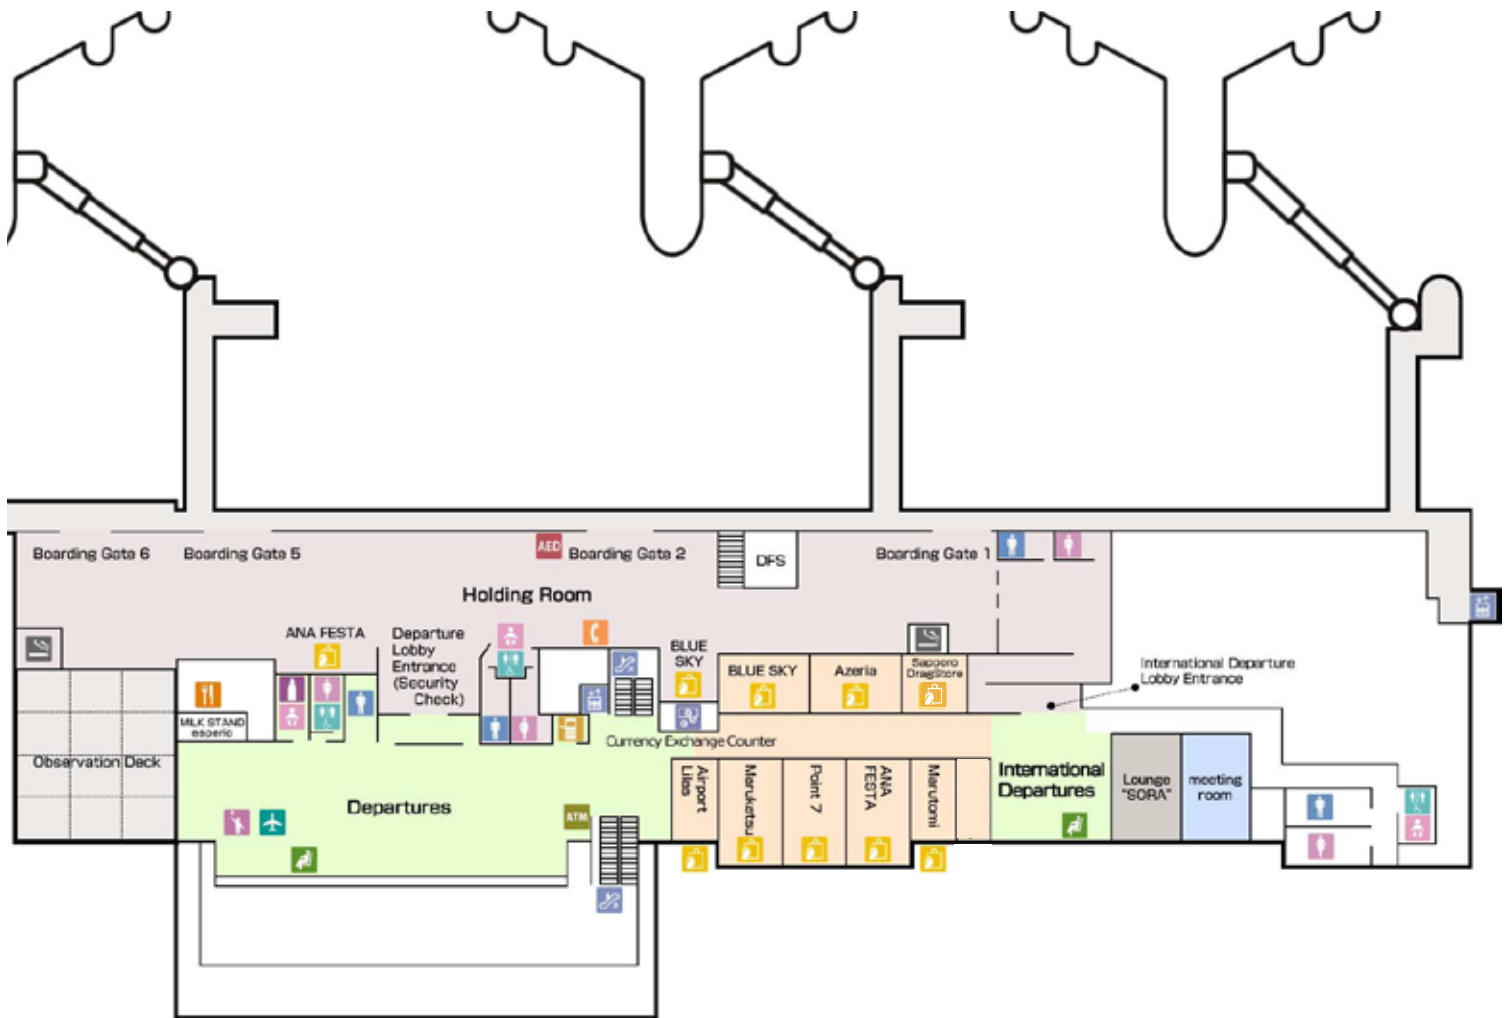

Asahikawa Airport Terminal 1 F

[Map Pictographs]

Asahikawa Airport Terminal

Asahikawa Airport Address : 16-98, Higashi 2 sen, Higashikagura, Kamikawa, Hokkaido

TEL No. 0166-83-3939

[Map Pictographs]

Asahikawa Airport Terminal