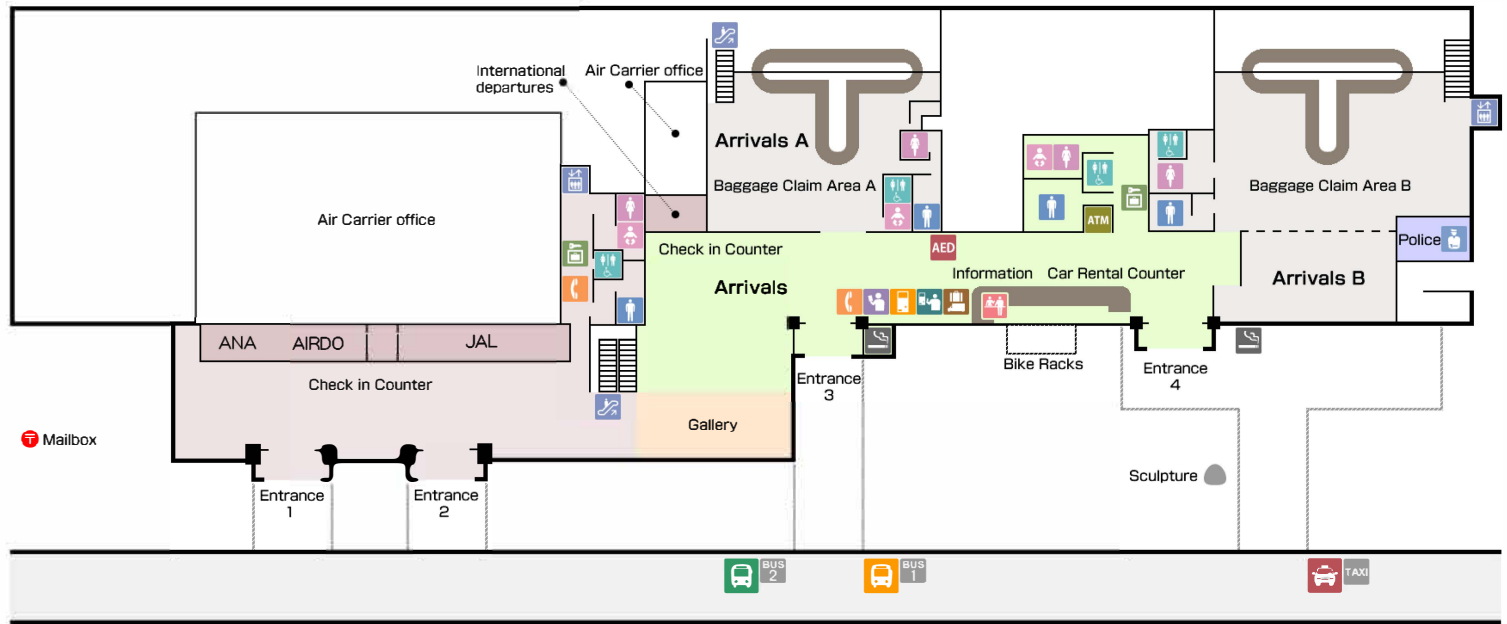

Asahikawa Airport Terminal 1 F

[Map Pictographs]

Asahikawa Airport Terminal

Asahikawa Airport Address : 16-98, Higashi 2 sen, Higashikagura, Kamikawa, Hokkaido

TEL No. 0166-83-3939

[Map Pictographs]

Asahikawa Airport Terminal