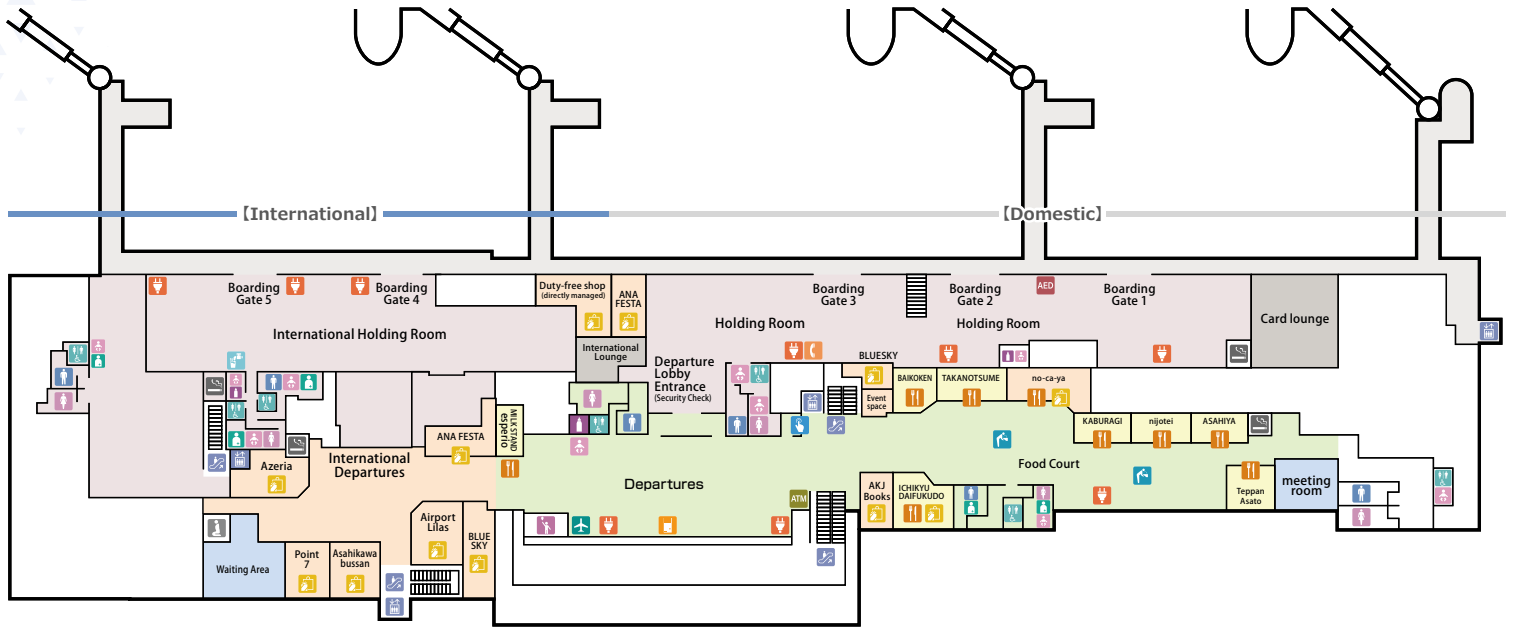

Asahikawa Airport Terminal 1F

[Map Pictographs]

Elevator	Escalator	Public Phone	Restroom for Men	Restroom for Women	Universal Toilet (Wheelchair accessible Toilet)	Changing station	Nursing room	Lockers	Bus Ticket Vending Machine	Change Machine	Parking Payment Machine	Baggage Delivery	Information	ATM
FAX & Photocopy Machine	AED	Smoking Area	Police	Bus Stop ① to Asahikawa city	Bus Stop ② to Asahiyama Zoo, Asahidake, Biei, Furano	Taxi Service	Currency Exchange Counter	Water heater	SIM	FACILITIES FOR OSTOMY OR OSTOMATE	Rescue room	Shops	Drop-off for disabled only	
Inter com	Massage chairs	Charger	Drinking water											

Asahikawa Airport Terminal

Asahikawa Airport Address : 16-98, Higashi 2 sen, Higashikagura, Kamikawa, Hokkaido
 TEL No. 0166-83-3939

Asahikawa Airport Terminal 2F

[Map Pictographs]

- | | | | | | | | | | | | | |
|----------|--------------|--------------|------------------|--------------------|---|------------------|--------------|----------------|-------|-----|-------------|------------------|
| | | | | | | | | | | | | |
| Elevator | Escalator | Public Phone | Restroom for Men | Restroom for Women | Universal Toilet (Wheelchair accessible Toilet) | Changing station | Nursing room | Restaurants | Shops | ATM | kids corner | Flight simulator |
| | | | | | | | | | | | | |
| AED | Smoking Area | Prayer Room | Charger | Water heater | FACILITIES FOR OSTOMY OR OSTOMATE | Change Machine | Inter com | Drinking water | | | | |

Asahikawa Airport Terminal

Asahikawa Airport Address : 16-98, Higashi 2 sen, Higashikagura, Kamikawa, Hokkaido
 TEL No. 0166-83-3939

Asahikawa Airport Terminal 3F

[Map Pictographs]

- 
Elevator
- 
Escalator
- 
Restroom for Men
- 
Restroom for Women
- 
Universal Toilet
(Wheelchair accessible Toilet)
- 
Changing station
- 
Restaurants
- 
Inter com
- 
Quiet Rooms